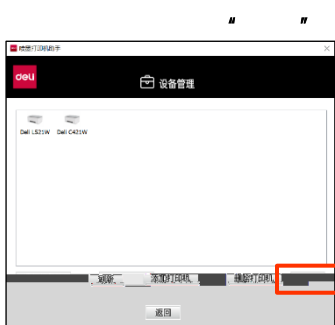

1. IP
-5
IP
OK

2. " " " " " "

3. XXX.XXX.XXX.X ...

4. " "

1. " USB " " " "

2. USB " " " "

3. " " " "

/