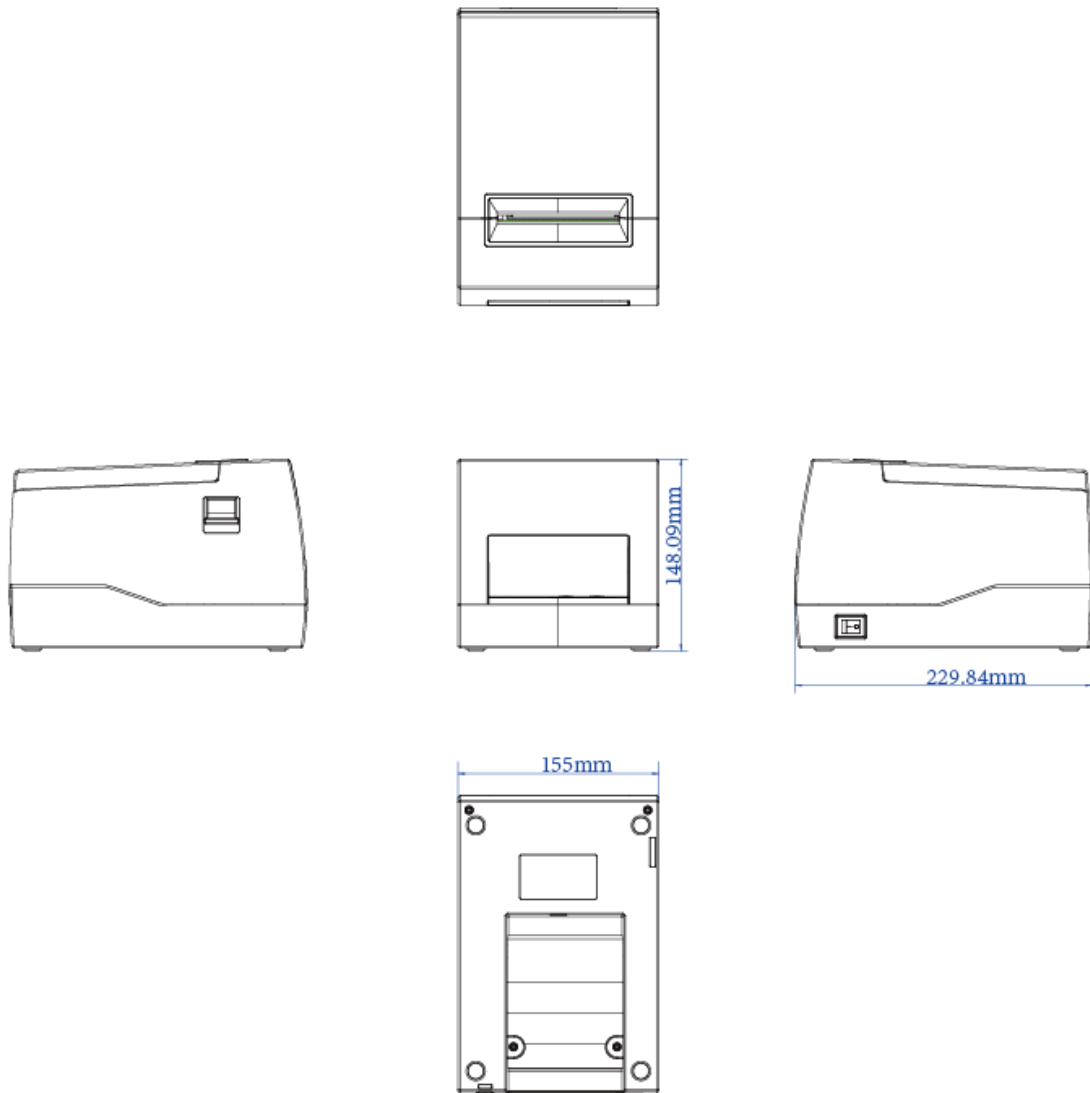

+

1.2

1.3

DL-886AW

DL-886BW

(2/2)

		DL-886AW	DL-886BW
		ASCII 8x16, 12x24 16x16, 24x24	
		DOS437 GB18030	
		Code 39, Code 93, EAN 8/13 (add on 2 & 5), UPC A/E	
		QR code	
		USB	
		100 ~240	50/60 0.6
		12 2	
		41 - 104 (5 -40), 30% - 85%	
		-4 - 122 (-20 -50), 10% - 50%	
	(* *)	197.06()*132()*127.39()	229.84()*155()*148.09()
		805 ,	880 ,
		CCC	